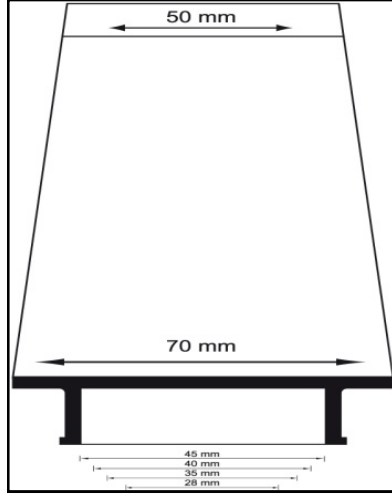

Twin Air Clamp-on Filters

Part number	(A) Rubber Diameter	(B) Width Filter Diameter	(C) Length Filter	(D) Length Rubber	Filter Shape

Cone: